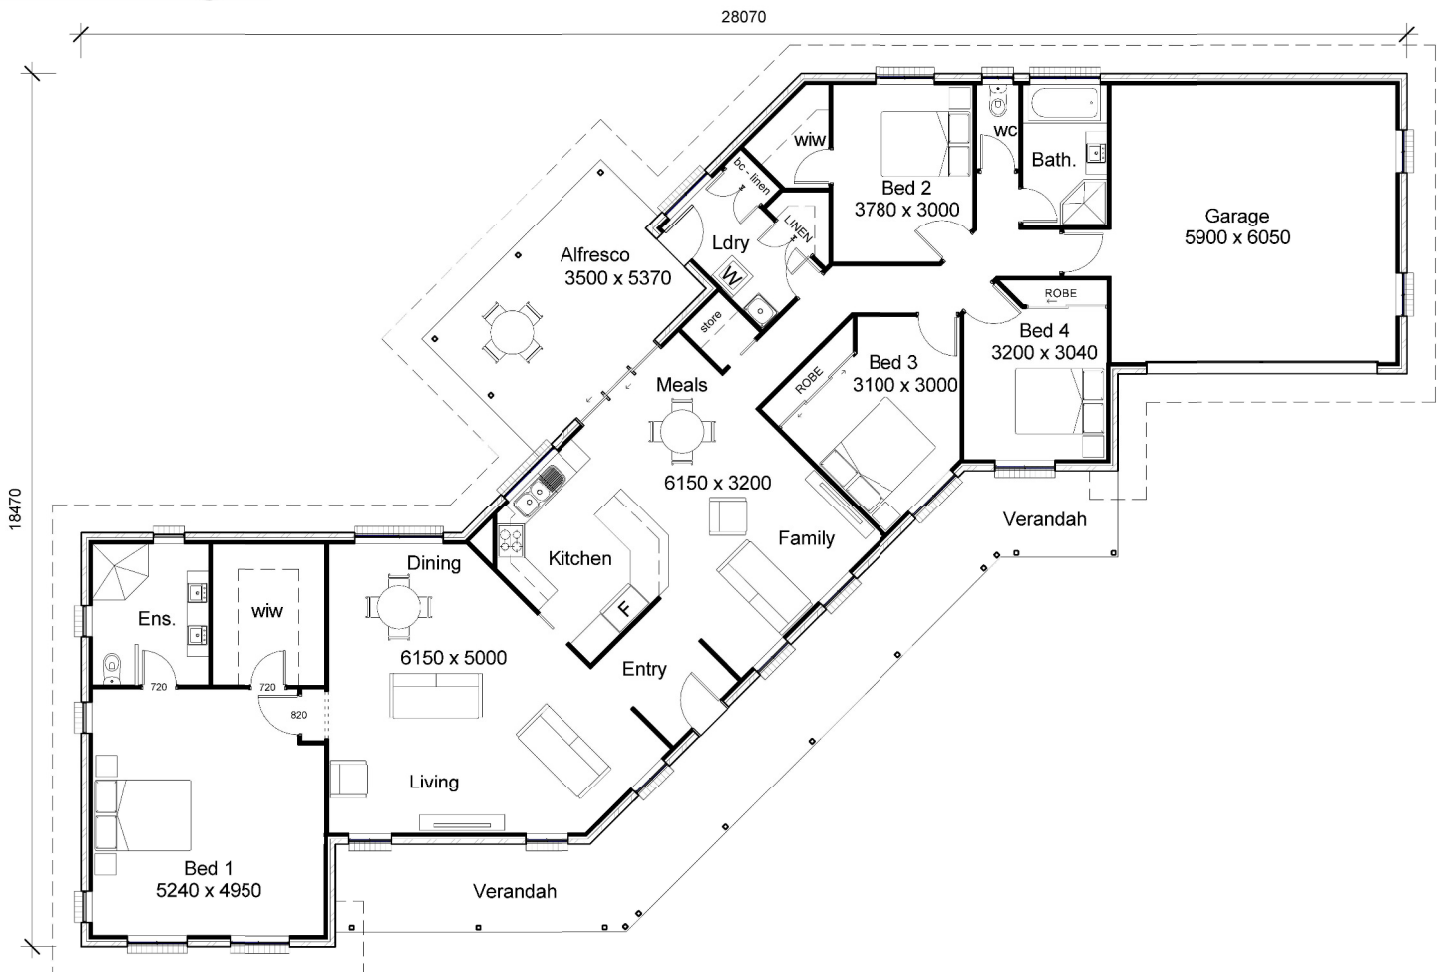

THE FLAGSTONE

290.61sqm

ESTATE

k 235

- Copyright Craftsman Homes Australia PTY LTD - All rights reserved -
- All plans are Copyright, NO PART may be used, reproduced in any form without prior permission of Craftsman Homes PTY LTD -
- Artists Impression Only -