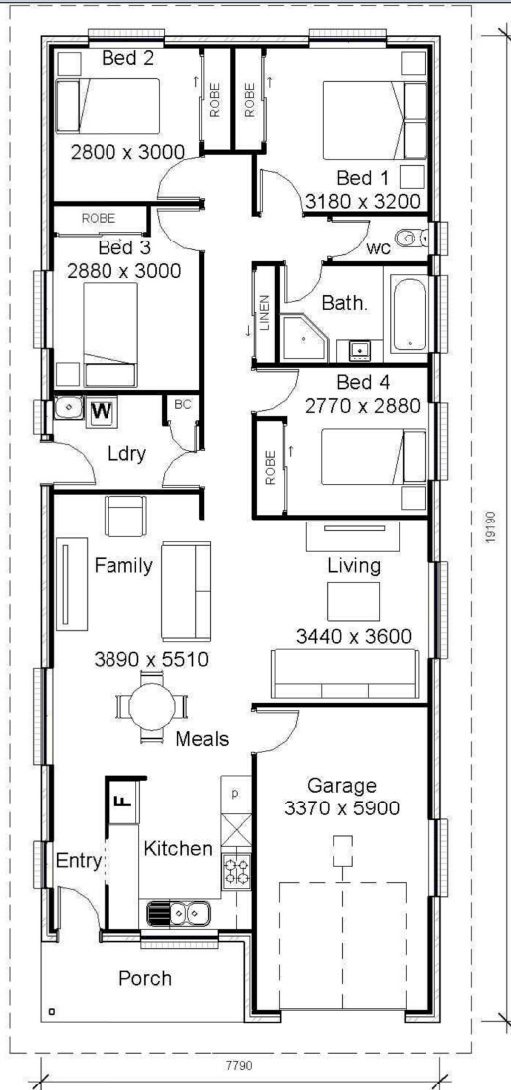

THE AIRLIE

149.50sqm

SMART LIVING

k 220

- Copyright Craftsman Homes Australia PTY LTD - All rights reserved -
 - All plans are Copyright, NO PART may be used, reproduced in any form without prior permission of Craftsman Homes PTY LTD -
 - Artists Impression Only -