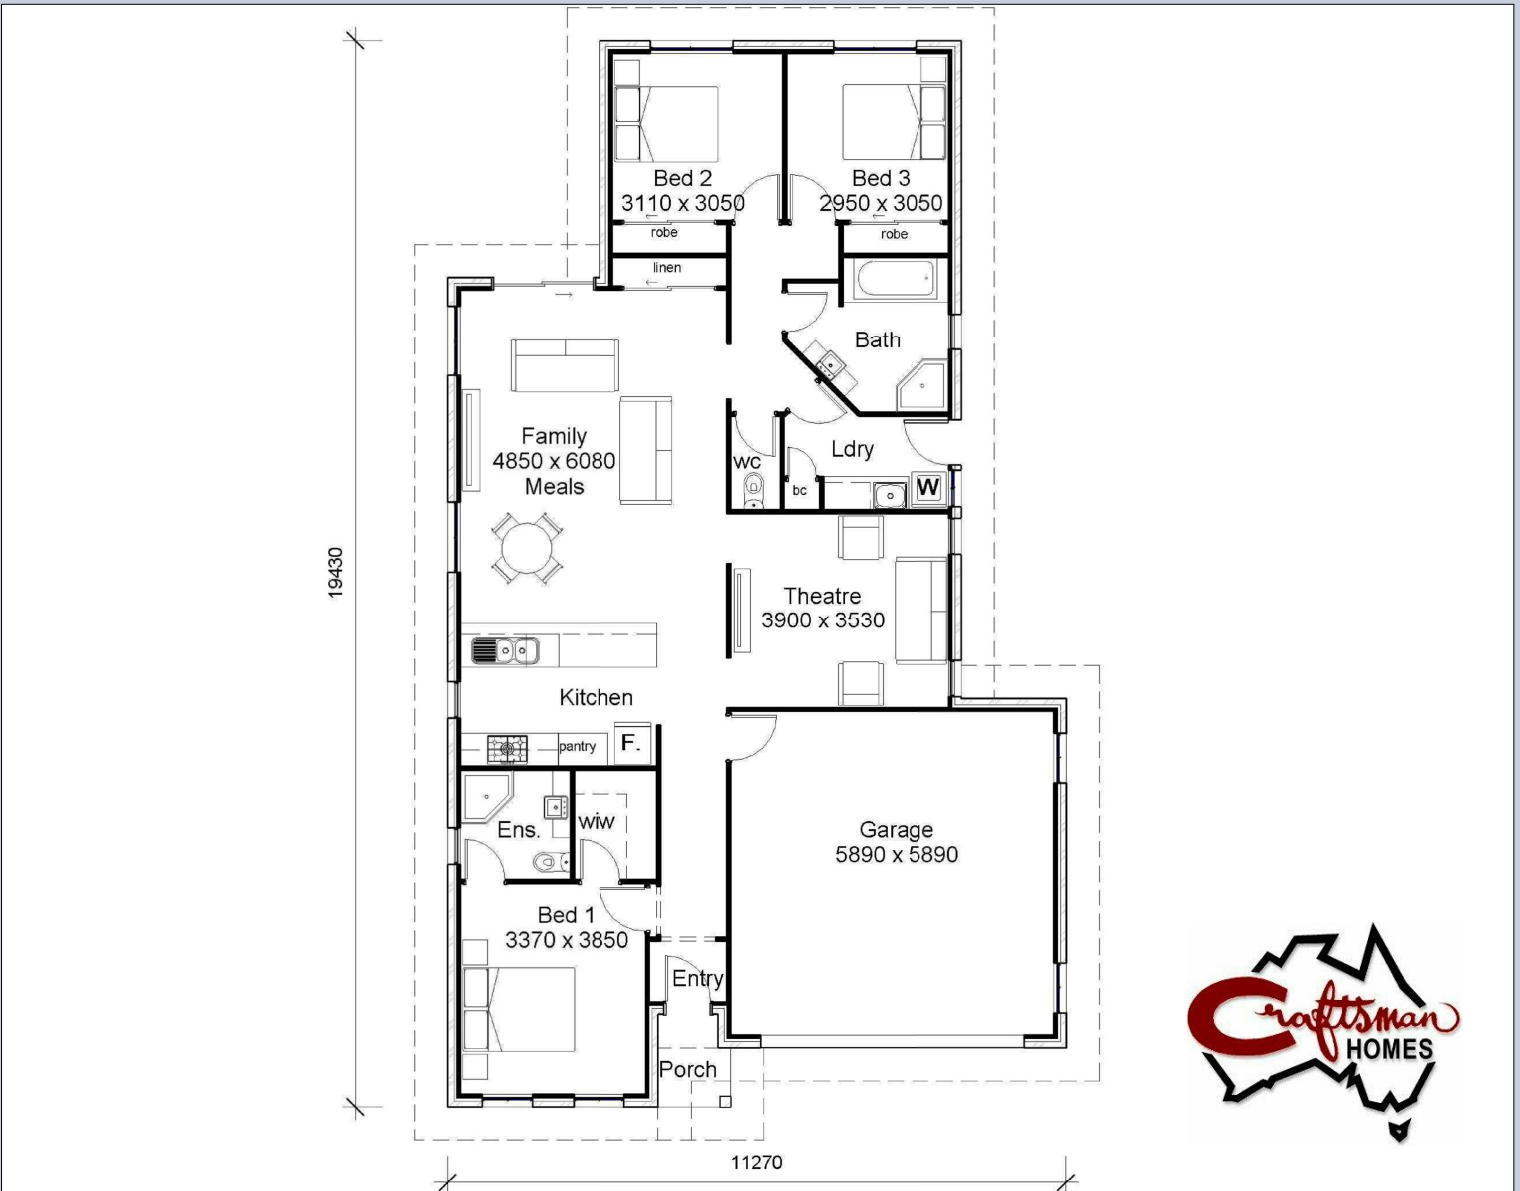

THE DEEPWATER

177.40sqm

SMART LIVING

k 010

- Copyright Craftsman Homes Australia PTY LTD - All rights reserved -
 - All plans are Copyright, NO PART may be used, reproduced in any form without prior permission of Craftsman Homes PTY LTD -
 - Artists Impression Only -