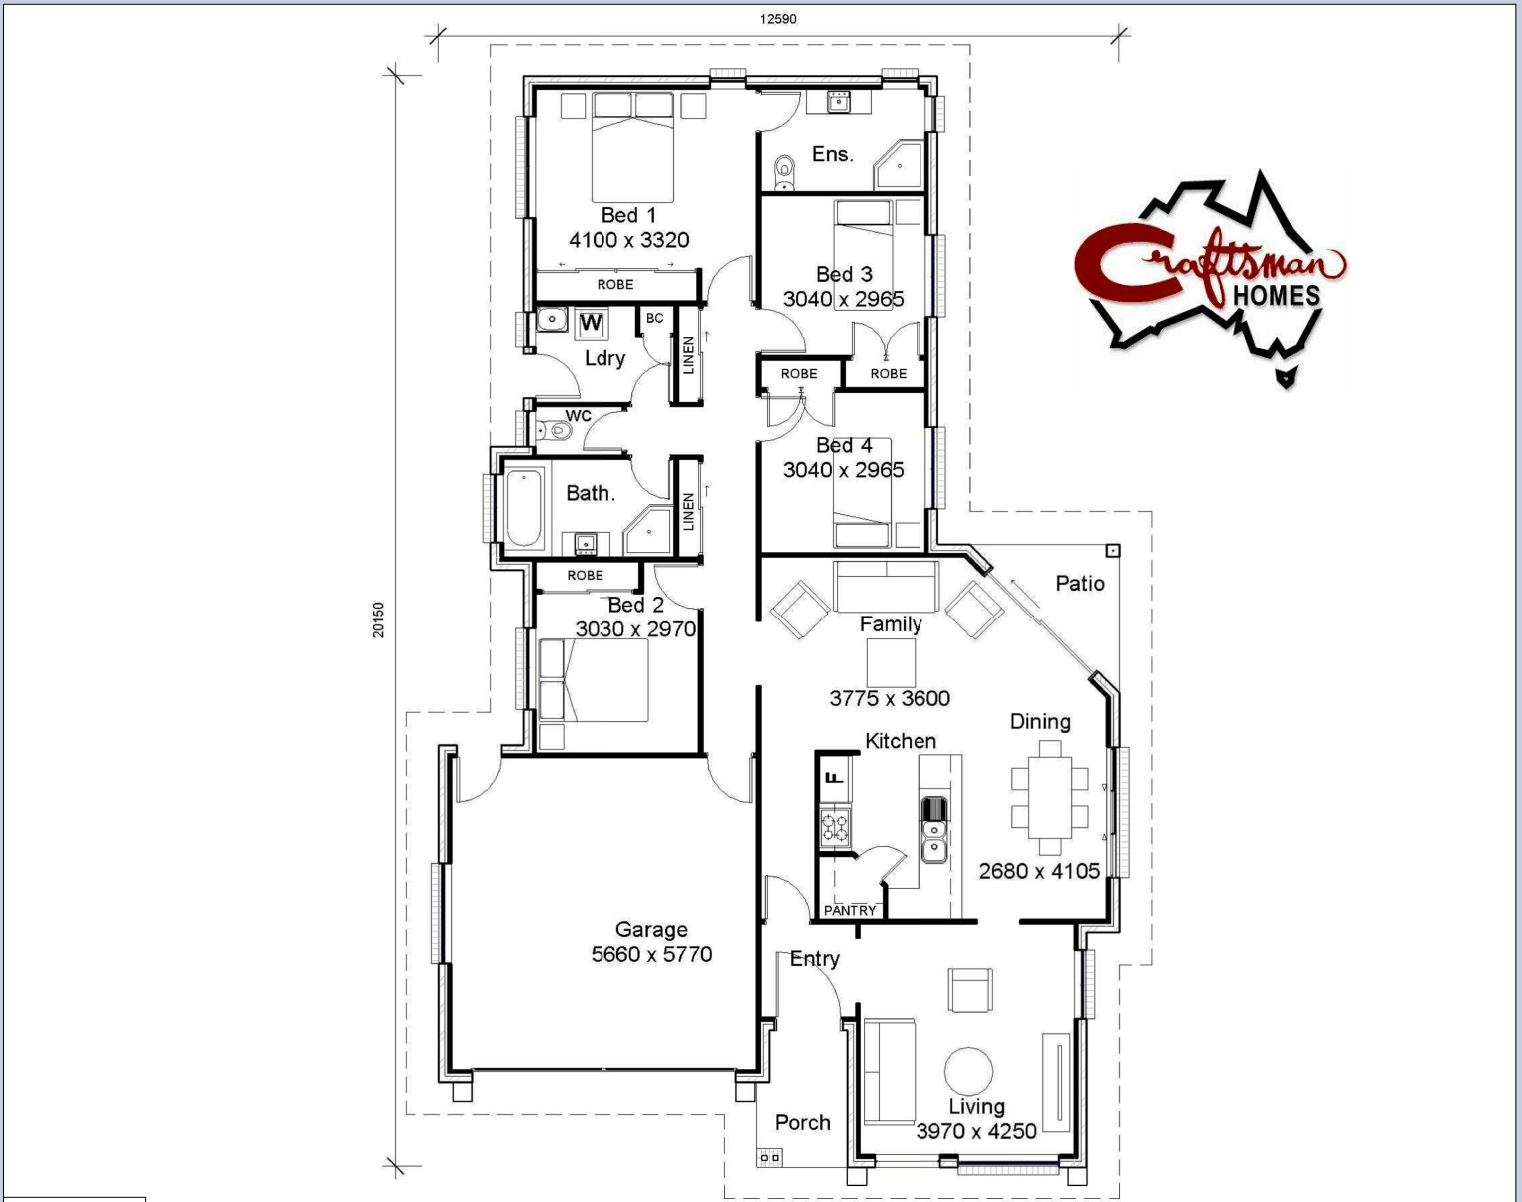

THE SHORES

194.96sqm

LIFESTYLE

k 147

- Copyright Craftsman Homes Australia PTY LTD - All rights reserved -
- All plans are Copyright, NO PART may be used, reproduced in any form without prior permission of Craftsman Homes PTY LTD -
- Artists Impression Only -