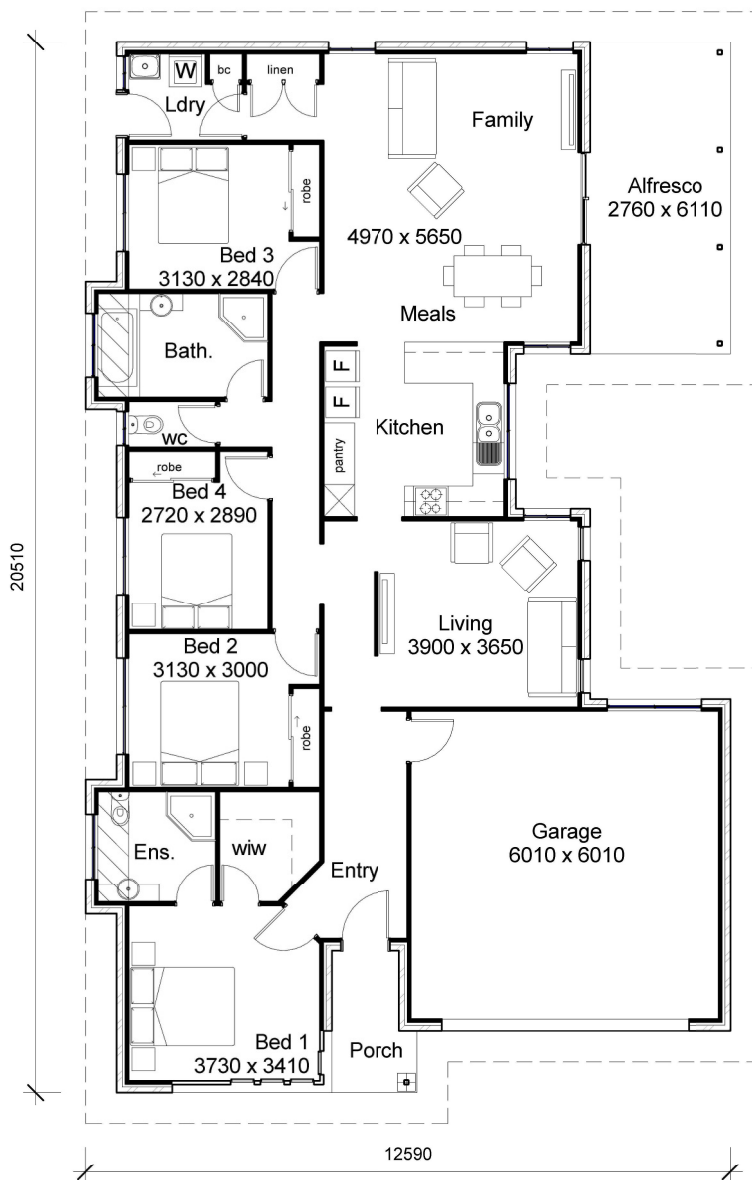

k 046

- Copyright Craftsman Homes Australia PTY LTD - All rights reserved -
- All plans are Copyright, NO PART may be used, reproduced in any form without prior permission of Craftsman Homes PTY LTD -
- Artists Impression Only -